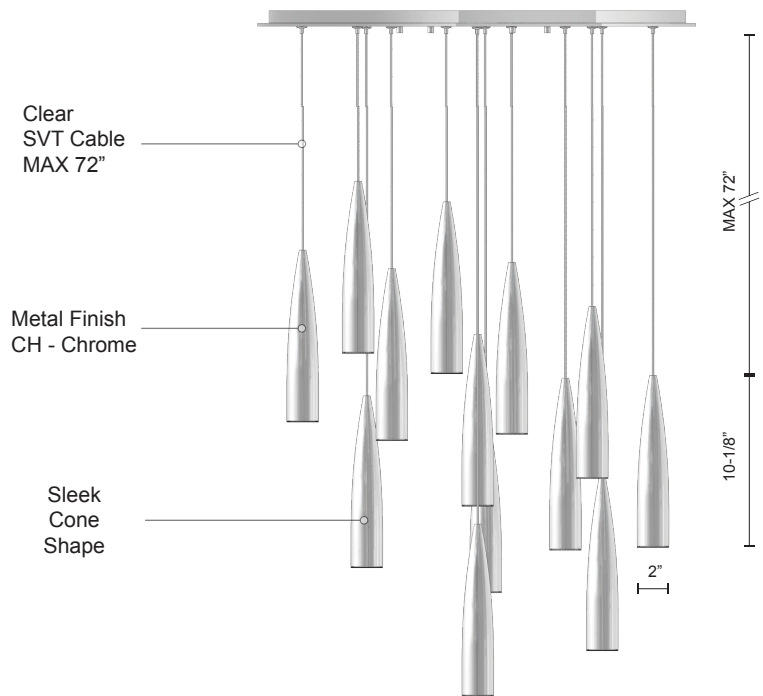

402013CH-LED

SPECIFICATION SHEET

PROJECT		
DATE		TYPE

Sophisticated LED technology meets pendants with modern design

- Sleek cone-shaped pendant
- Chrome finish
- Canopy Included
- Dimmable with ELV dimmer (Not included)
- 120V

Color Temp 3000K
 CRI (Ra) >80
 Dimming 100% - 10%
 Rated Life 50,000 hours

Voltage	Watt	LED Lumens	Delivered Lumens	Finish(es)
120V	65W	13 x 400	3900*	CH - Chrome

*Subject to testing confirmation